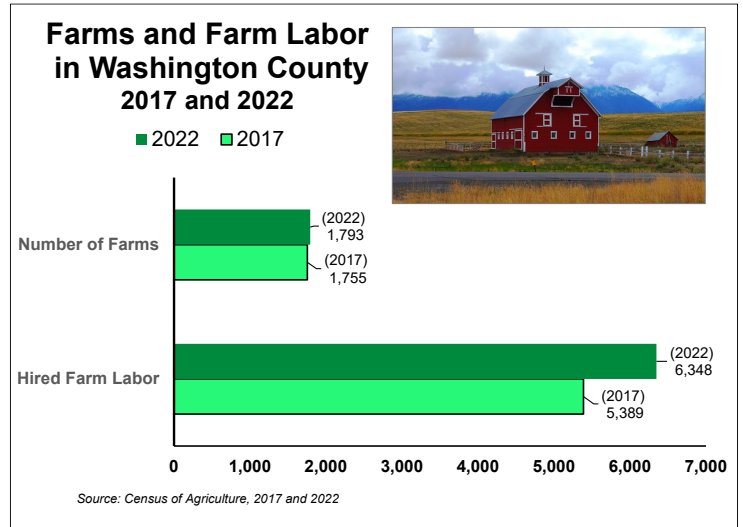

Graph of the Month: Farms in Washington County according to the Census of Agriculture Survey.

- The number of farms operating in Washington County increased slightly to 1,793 farms in 2022 from 1,755 in 2017.
- Farm lands in the county have increased from 157,426 acres in 2017 to 157,937 acres in 2022.
- The number of hired farm labor in the county increased from 5,389 workers in 2017 to 6,348 workers in 2022. Migrant workers made up 39% of all hired farm labor in 2017 and 21% in 2022.

Unemployment in Washington County Lower than PMSA
 January 2000 to July 2024, seasonally adjusted

Source: Local Area Unemployment Statistics

Employment in Washington County decreased by -1,000 jobs from June 2024 to July 2024.