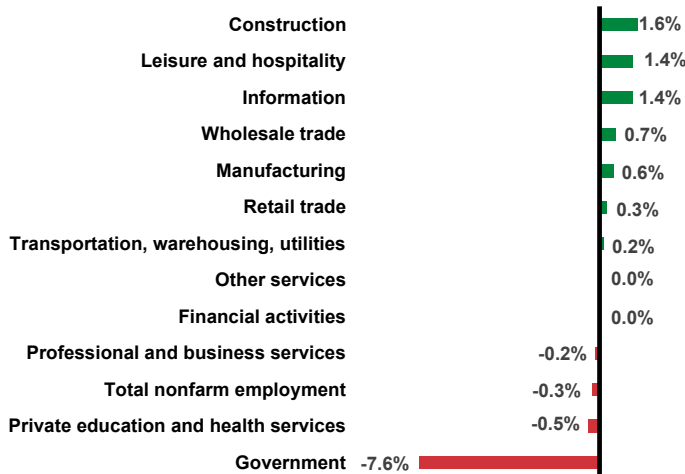

Graph of the Month: Farms in Washington County according to the Census of Agriculture Survey.

- The number of farms operating in Washington County increased slightly to 1,793 farms in 2022 from 1,755 in 2017.
- Farm lands in the county have increased from 157,426 acres in 2017 to 157,937 acres in 2022.
- The number of hired farm labor in the county increased from 5,389 workers in 2017 to 6,348 workers in 2022. Migrant workers made up 39% of all hired farm labor in 2017 and 21% in 2022.

Unemployment in Washington County Lower than PMSA
 January 2000 to July 2024, seasonally adjusted

Source: Local Area Unemployment Statistics

Employment in Washington County decreased by -1,000 jobs from June 2024 to July 2024.

Employment in Washington County reached 311,900 in July; the county added 1,400 jobs over the year.

Month to Month % Change in Employment (June 2024 to July 2024)

Year-Over-Year % Change in Employment (July 2023 to July 2024)