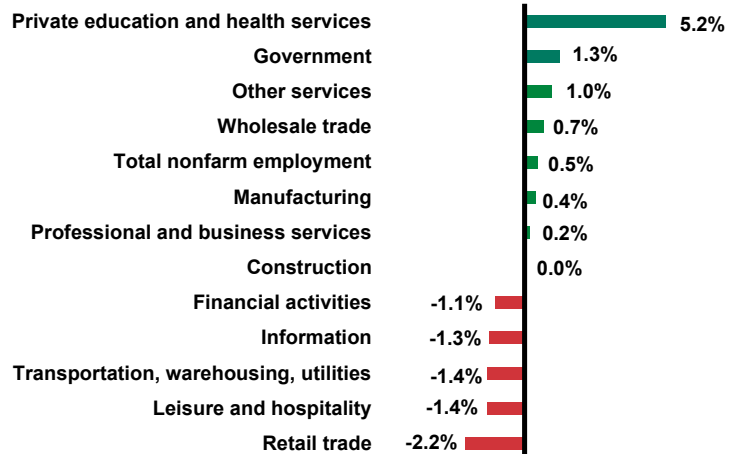

Graph of the Month: Farms in Washington County according to the Census of Agriculture Survey.

- The number of farms operating in Washington County increased slightly to 1,793 farms in 2022 from 1,755 in 2017.
- Farm lands in the county have increased from 157,426 acres in 2017 to 157,937 acres in 2022.
- The number of hired farm labor in the county increased from 5,389 workers in 2017 to 6,348 workers in 2022. Migrant workers made up 39% of all hired farm labor in 2017 and 21% in 2022.

Unemployment in Washington County Lower than PMSA
 January 2000 to July 2024, seasonally adjusted

Source: Local Area Unemployment Statistics

Employment in Washington County decreased by -1,000 jobs from June 2024 to July 2024.

Employment in Washington County reached 311,900 in July; the county added 1,400 jobs over the year.

Month to Month % Change in Employment (June 2024 to July 2024)

Year-Over-Year % Change in Employment (July 2023 to July 2024)