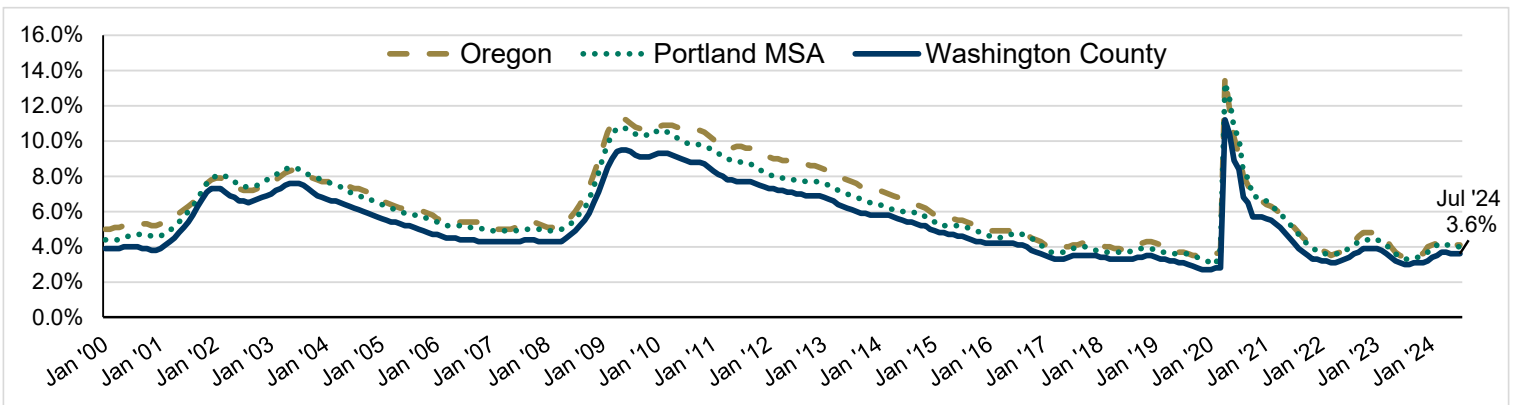

Graph of the Month: Farms in Washington County according to the Census of Agriculture Survey.

- The number of farms operating in Washington County increased slightly to 1,793 farms in 2022 from 1,755 in 2017.
- Farm lands in the county have increased from 157,426 acres in 2017 to 157,937 acres in 2022.
- The number of hired farm labor in the county increased from 5,389 workers in 2017 to 6,348 workers in 2022. Migrant workers made up 39% of all hired farm labor in 2017 and 21% in 2022.

Unemployment in Washington County Lower than PMSA
 January 2000 to July 2024, seasonally adjusted

Source: Local Area Unemployment Statistics

Employment in Washington County decreased by -1,000 jobs from June 2024 to July 2024.

Employment in Washington County reached 311,900 in July; the county added 1,400 jobs over the year.

Month to Month % Change in Employment (June 2024 to July 2024)

Year-Over-Year % Change in Employment (July 2023 to July 2024)