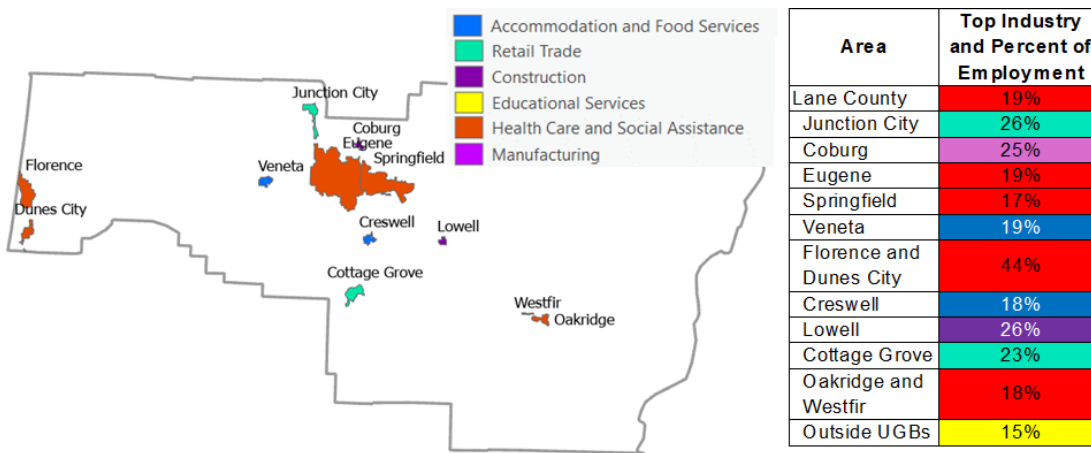

LANE COUNTY ECONOMIC INDICATORS

October 2024

Graph of the Month: In addition to county level employment and wages, the Oregon Employment Department also produces geocoded data for subcounty regions. This month I looked at our most recent release (2023) to map the largest industries of employment for each of the cities of Lane County. Reach out if you'd like to access local area data.

Leading Industry of Employment by Area, 2023

Source: Oregon Employment Department, Geocoded QCEW

Notable Over-the-Year Employment Changes

September 2023 to September 2024

Leisure and Hospitality: **1,200** (+7%)