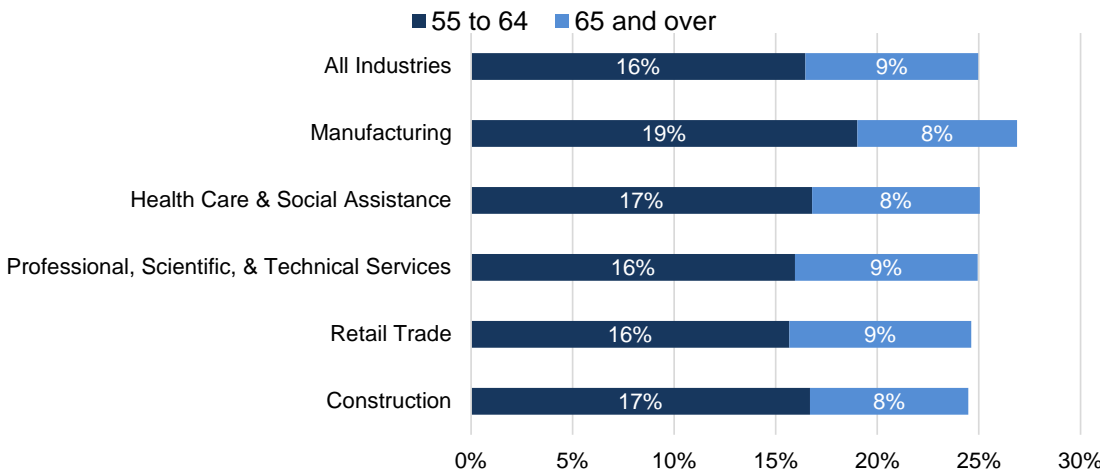

# LANE COUNTY ECONOMIC INDICATORS

July 2024

**Graph of the Month:** [OED's newest report](#) examines demographic changes in the labor force, including slowing migration and an aging population. In most industries, Lane has a slightly older workforce than the state. Statewide about 24% of workers are older than 55, with 8% older than 65.

Lane County Workforce by age, Q3 2023

Source: U.S. Census Bureau, Quarterly Workforce Indicators