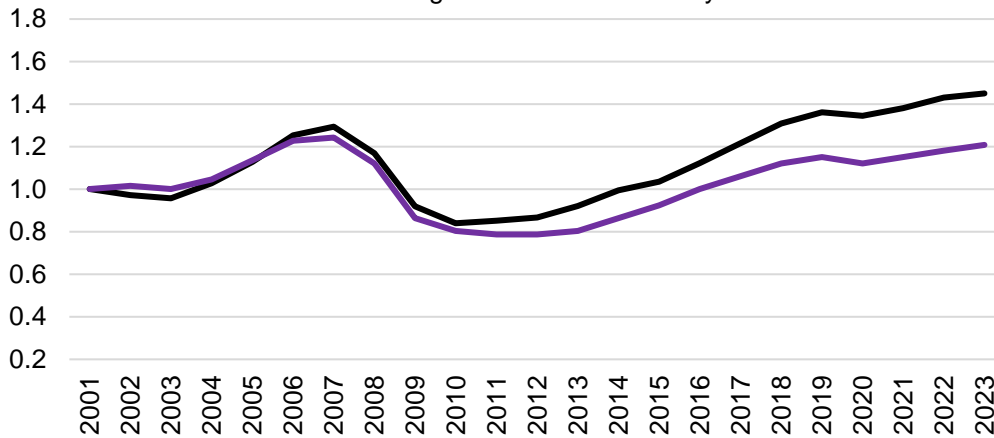

# LANE COUNTY ECONOMIC INDICATORS

March 2024

**Graph of the Month:** Construction employment has historically been more sensitive to recessions than other industries, although it fared well in 2020. In 2023, Lane nearly matched 2007's level of employment, the previous peak. Construction job growth has been slower than in the state since about 2010.

## Construction Employment Index

Annual Average, 2001 = 1

— Oregon — Lane County

Source: Oregon Employment Department, Current Employment Statistics