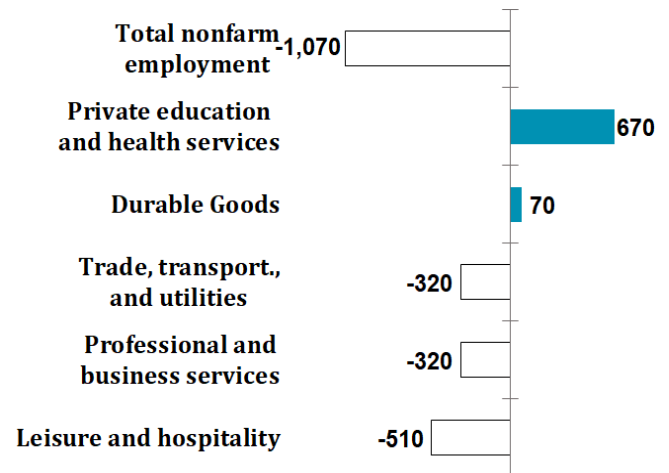

Central Oregon Economic Indicators

June 2024 Data

Local Area Unemployment Rates (Seasonally adjusted)

Graph of the Month (Central Oregon)

The Highest and Lowest Paid Occupation Groups

Source: Oregon Employment Department, 2024 Oregon Wage Information

The Five Highest Paid Occupation Groups by Median Wage (2024)

Occupation Title	Median Hourly Wage
Healthcare Practitioners and Technical Occupations	$52.20
Computer and Mathematical Occupations	$47.53
Management Occupations	$46.44
Architecture and Engineering Occupations	$40.90
Legal Occupations	$39.69

The Five Lowest Paid Occupation Groups by Median Wage (2024)

Occupation Title	Median Hourly Wage
Food Preparation and Serving Related Occupations	$16.42
Building and Grounds Cleaning and Maintenance Occupations	$18.26
Personal Care and Service Occupations	$18.33
Sales and Related Occupations	$18.87
Healthcare Support Occupations	$21.55