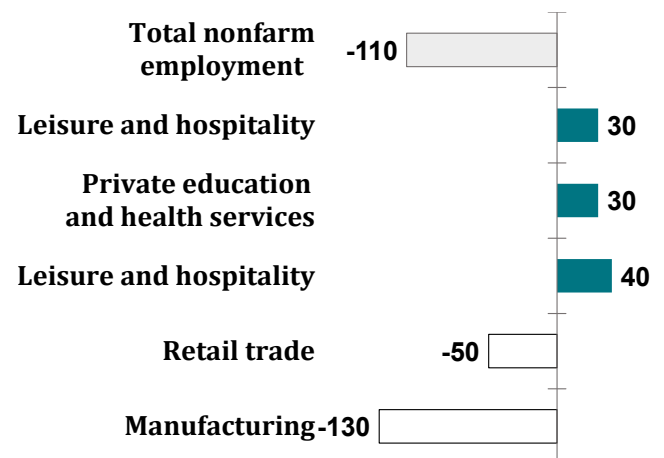

Jefferson County

Want to join the distribution list? Contact: Andrew Grimoldby,
Andrew.J.Grimoldby@employ.oregon.gov