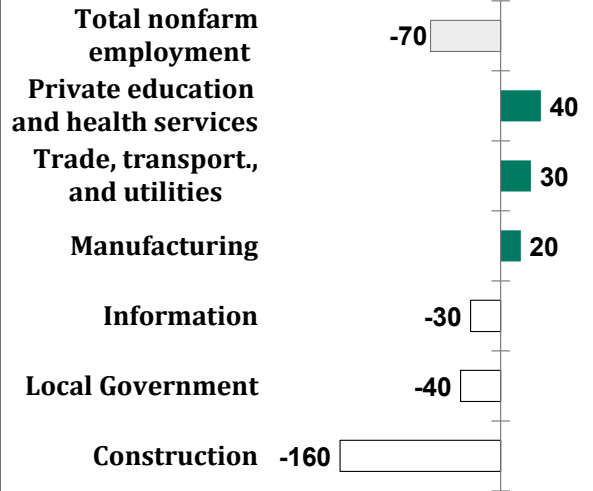

Select Industry Gains and Losses (Over-the-year net employment change)

Crook County

Deschutes County