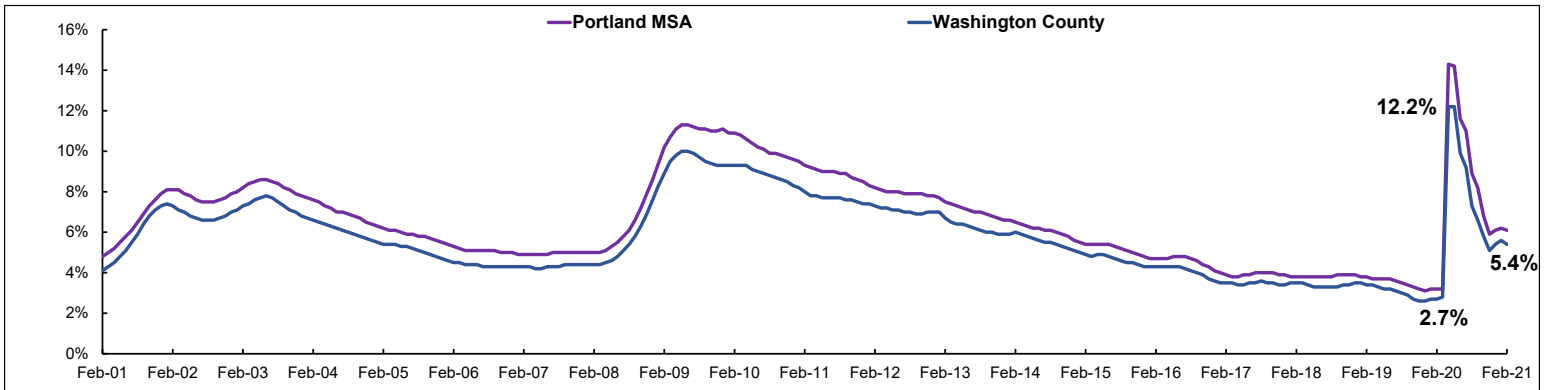

Washington County's Unemployment Rate in January 2021 was More Than Double This Time Last Year

February 2001 to February 2021, Seasonally Adjusted
Local Area Unemployment Statistics