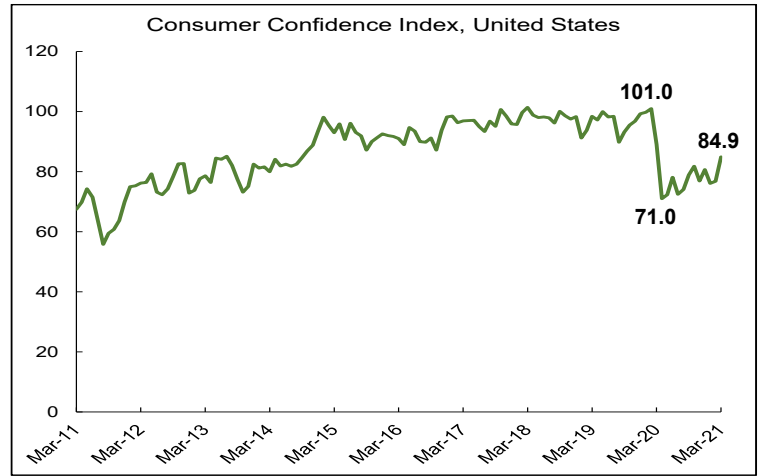

# Washington County Economic Indicators

March 2021 (February Data)

The unemployment rate for Washington County was 5.4% in February 2021. From the end of the last economic expansion, Washington County's unemployment rate of 5.4% is exactly twice what it was in February 2020 (2.7%). However, Washington County's unemployment rate has shown remarkable improvement since April 2020. The unemployment rate declined by 6.8 percentage points from April 2020 to February 2021.

Washington County added 300 jobs to its labor market between January and February 2021. Leisure and hospitality led these employment gains. While modest, it's promising to see the hardest hit sector recovering jobs. Information as well as business and professional services also added jobs to the local labor market in February 2021.

The University of Michigan released their final consumer confidence survey results for March 2021 last week, and the news was promising. Confidence in the United States has increased for the third month in a row to 84.9 index points from a low of 71.0 index points in April 2020. Consumer confidence vacillated during most of 2020, so this steady growth is reflective of a growing optimism in the U.S.

## Graph of the Month: Consumer Confidence Continues to Improve to Its Highest Level Since the Low-Point in April 2020

March 2011 to March 2021  
University of Michigan, Survey of Consumer Sentiment