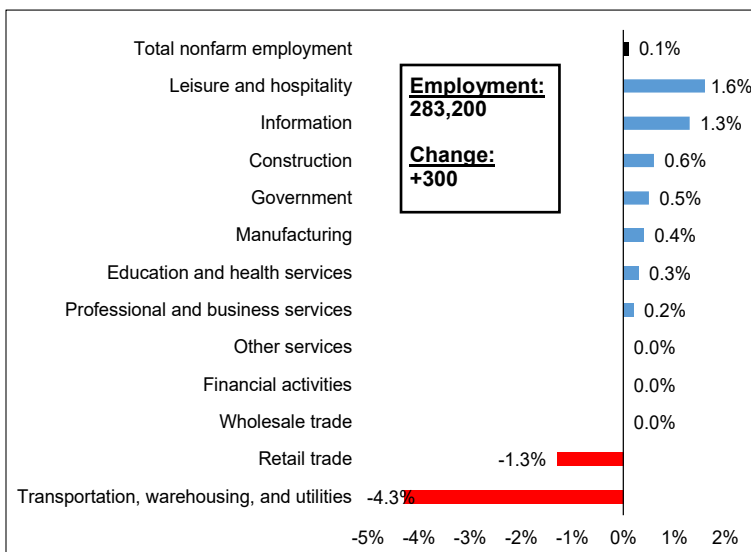

Washington County Saw Modest Job Gains in Over Half of Its Industries From January to February 2021

January 2021 to February 2021, Not Seasonally Adjusted
Current Employment Estimates